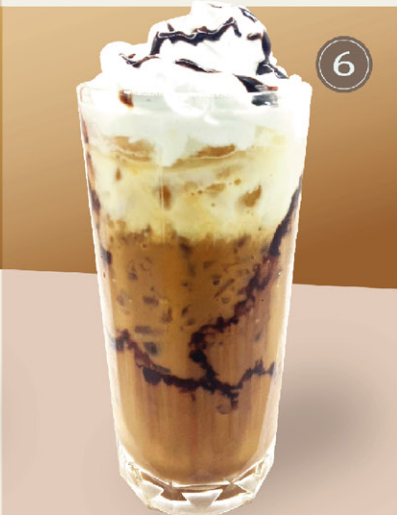

# Coffee please

1. Espresso 100.- 3. Espresso macchiato 120.- 5. Cappuccino 120.- 7. Dry cappuccino 120.-  
2. Cafe' Mocha 120.- 4. café Americano 100.- 6. café Latte 120.- 8. Flat white 120.-

Cinnamon dolce latte

Creme Brulee latte

Coconut coffee creamer

Whipped hot chocolate

Oat milk ice late

caramel ice late

Skinny vanilla ice late

Matcha ice late

- |   |       |  |       |
|---|-------|--|-------|
| 1. Cinnamon dolce latte<br>Espresso, Steamed milk,<br>cinnamon powder             | 140.- | 5. Oat milk ice late<br>Espresso, Steamed oat milk                       | 180.- |
| 2. Creme Brulee latte<br>Espresso, vanilla syrup, caramel<br>syrup, whipped cream | 140.- | 6. Caramel ice late<br>Espresso, milk, caramel syrup,<br>whipped cream   | 180.- |
| 3. Coconut coffee creamer<br>Espresso, coconut milk,<br>coconut syrup             | 140.- | 7. Skinny vanilla ice late<br>Lemon juice, mango juice,<br>passion fruit | 180.- |
| 4. Whipped hot chocolate<br>Chocolate, steamed milk,<br>whipped cream             | 140.- | 8. Matcha ice late<br>matcha green tea milk vanilla syrup                | 180.- |

# The Night is young

Affogato  
corretto

coffee espresso Amaretto  
vanilla ice cream

390.-

Tiramisu espresso  
martini

Bailey, Kahlua,  
Amaretto

390.-

Long island  
ice coffee